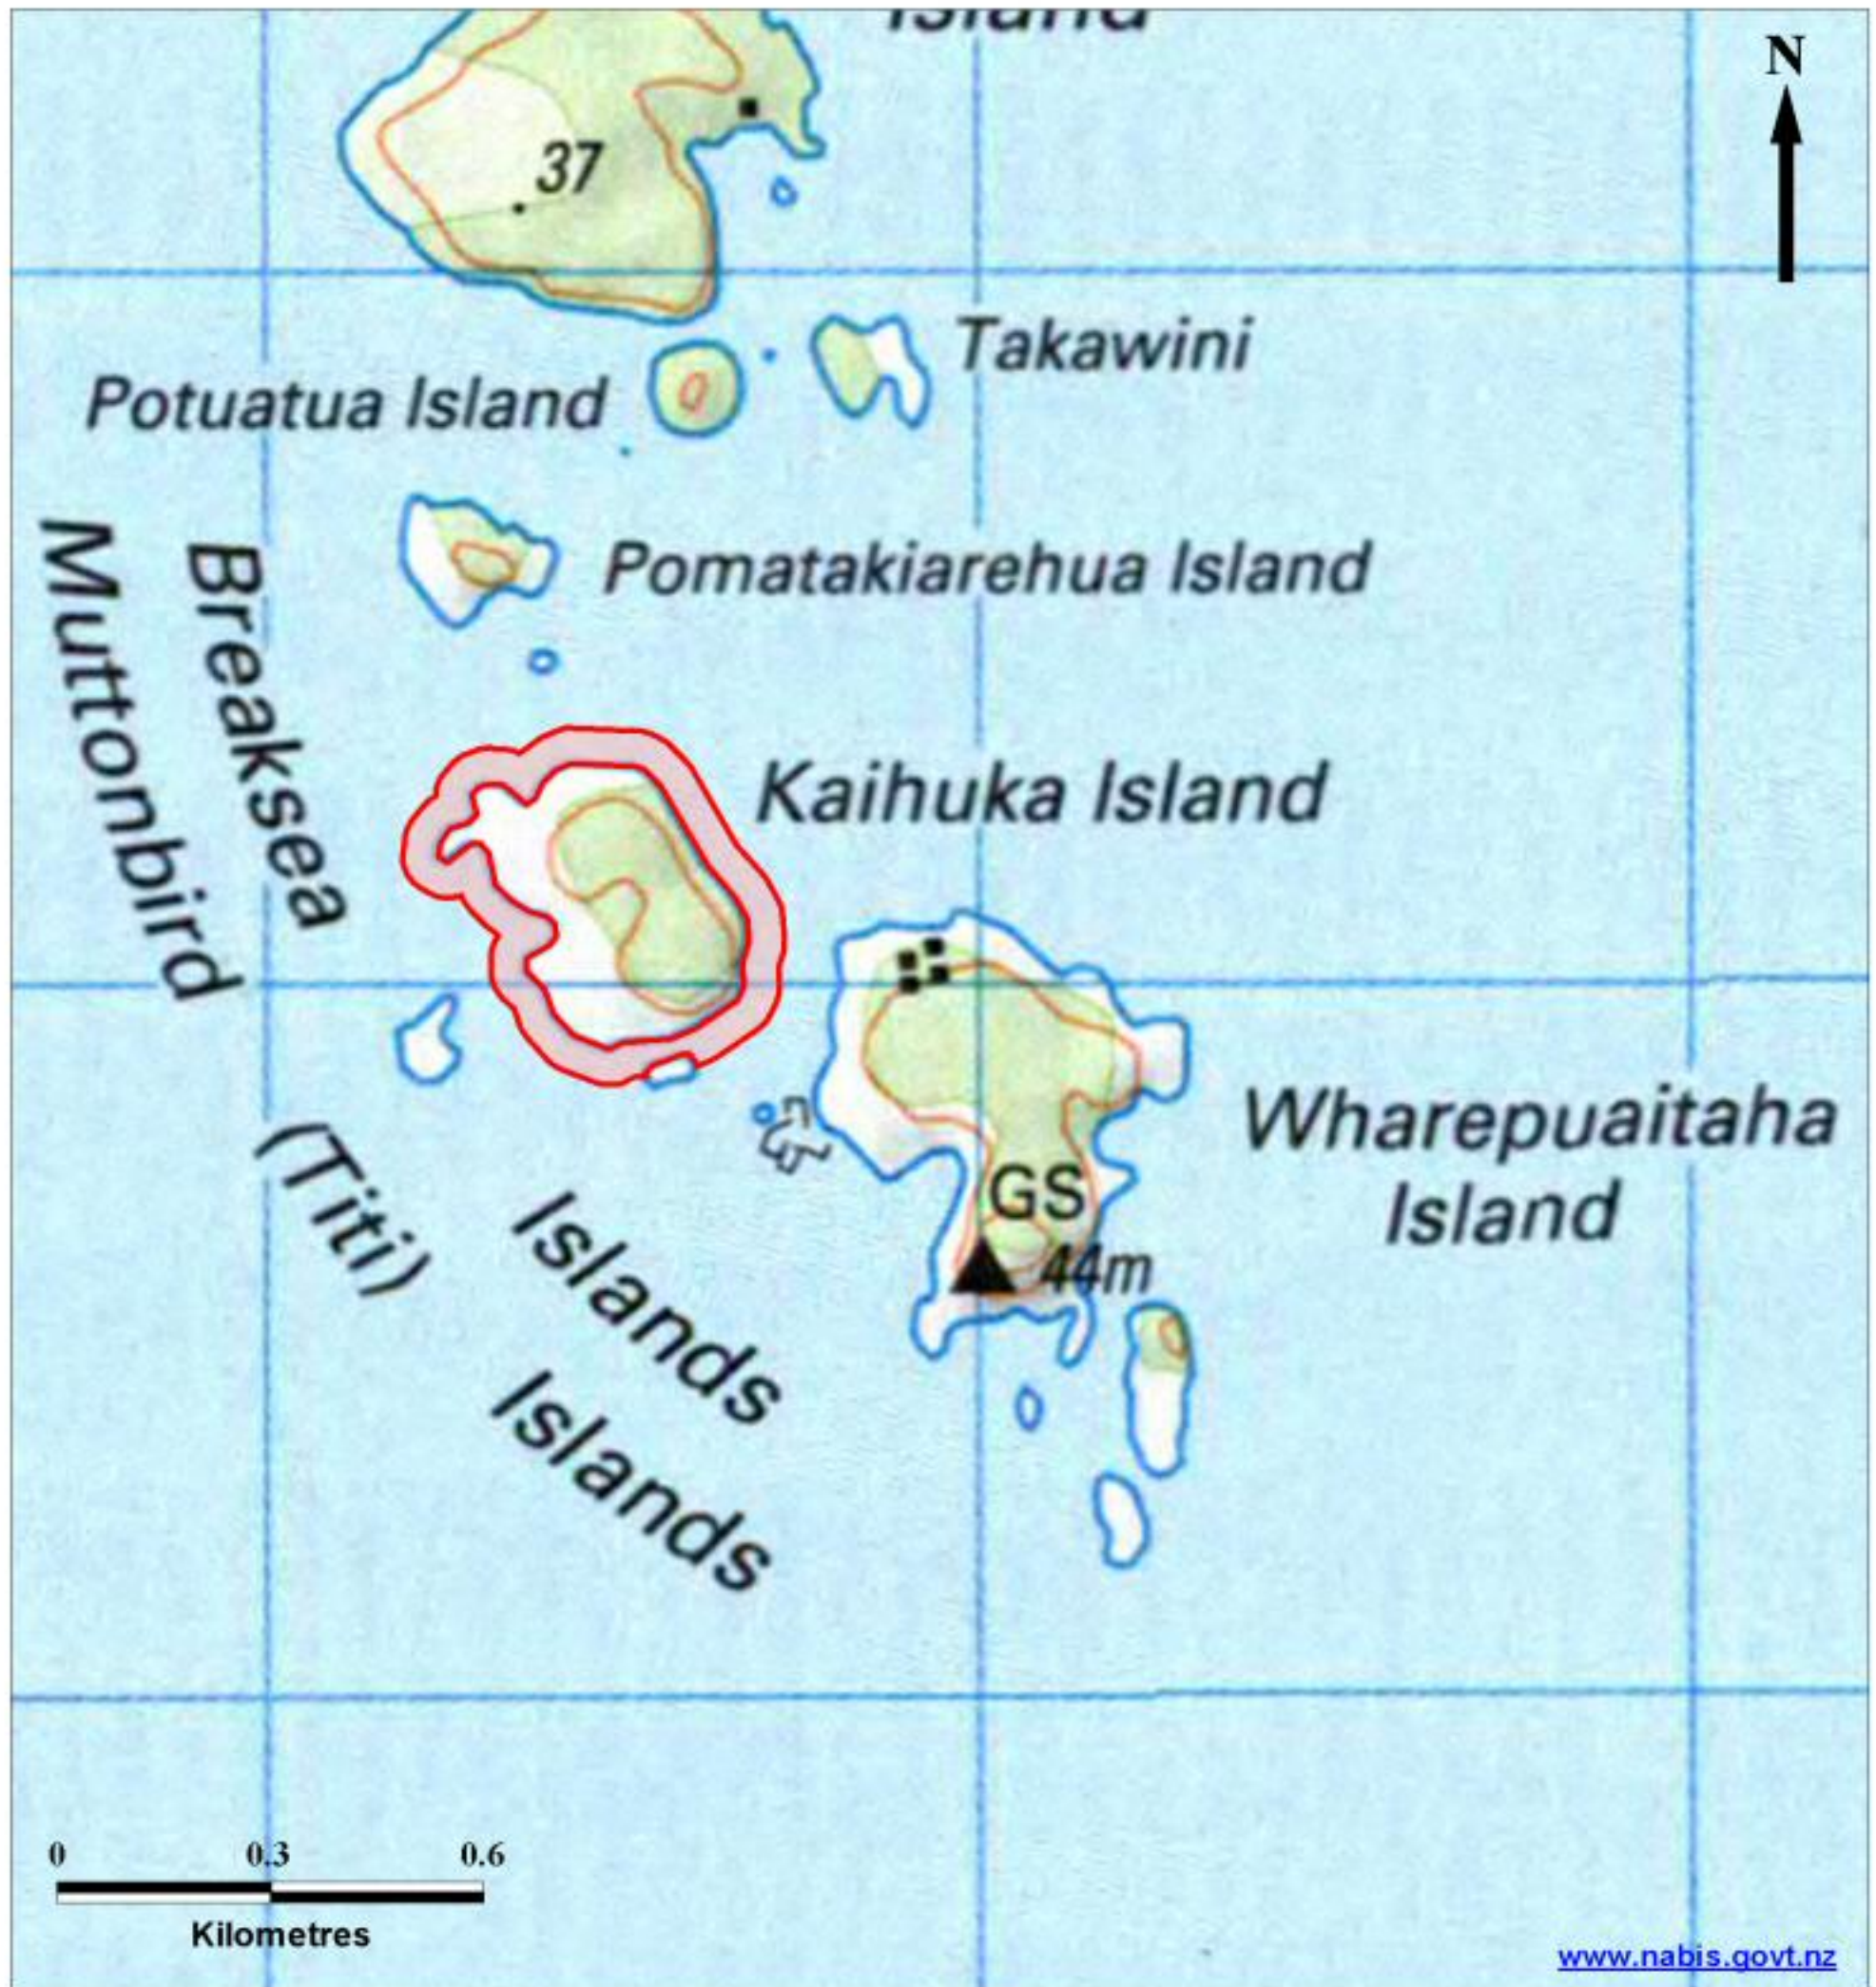

Kaihuka Mātaitai Reserve, Titi Islands

LEGEND

 Mātaitai Reserve Boundary

Ministry of
Fisheries
Te Taupaki i nga tini a Tangaroa

Ref: 100339
Projection: NZTM
Date: 2 November 2010
Produced by: Information
Management

This map is intended to be used as a guide only, in conjunction with other data sources and methods, and should only be used for the purpose for which it was developed. Although the information on this map has been prepared with care and in good faith, no guarantee is given that the information is complete, accurate or up-to-date.